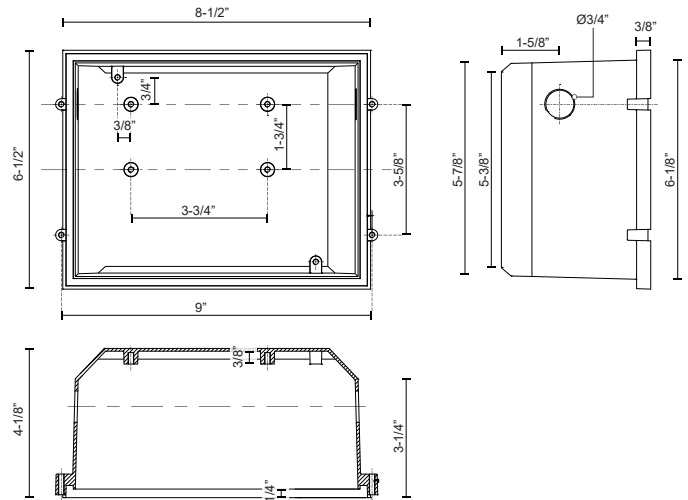

NEWPORT ER7108-CBOX

STEP LIGHTS

PROJECT

DESCRIPTION

Die cast wet location back box compatible with the ER7108.

SPECIFICATION DETAILS

Fixture Dimensions W9" x H6-1/2" x E4-1/8"

Location Wet

* For custom options, consult factory for details.

* For warranty information, please visit www.kuzcolighting.com/warranty

KUZCO

CANADA: 19054 28TH AVENUE - SURREY, BC V3Z 6M3

USA: 3035 E. LONE MOUNTAIN ROAD - LAS VEGAS, NV 89081

WWW.KUZCOLIGHTING.COM

© 2017 KUZCO LIGHTING. ALL RIGHTS RESERVED.

COMMENT